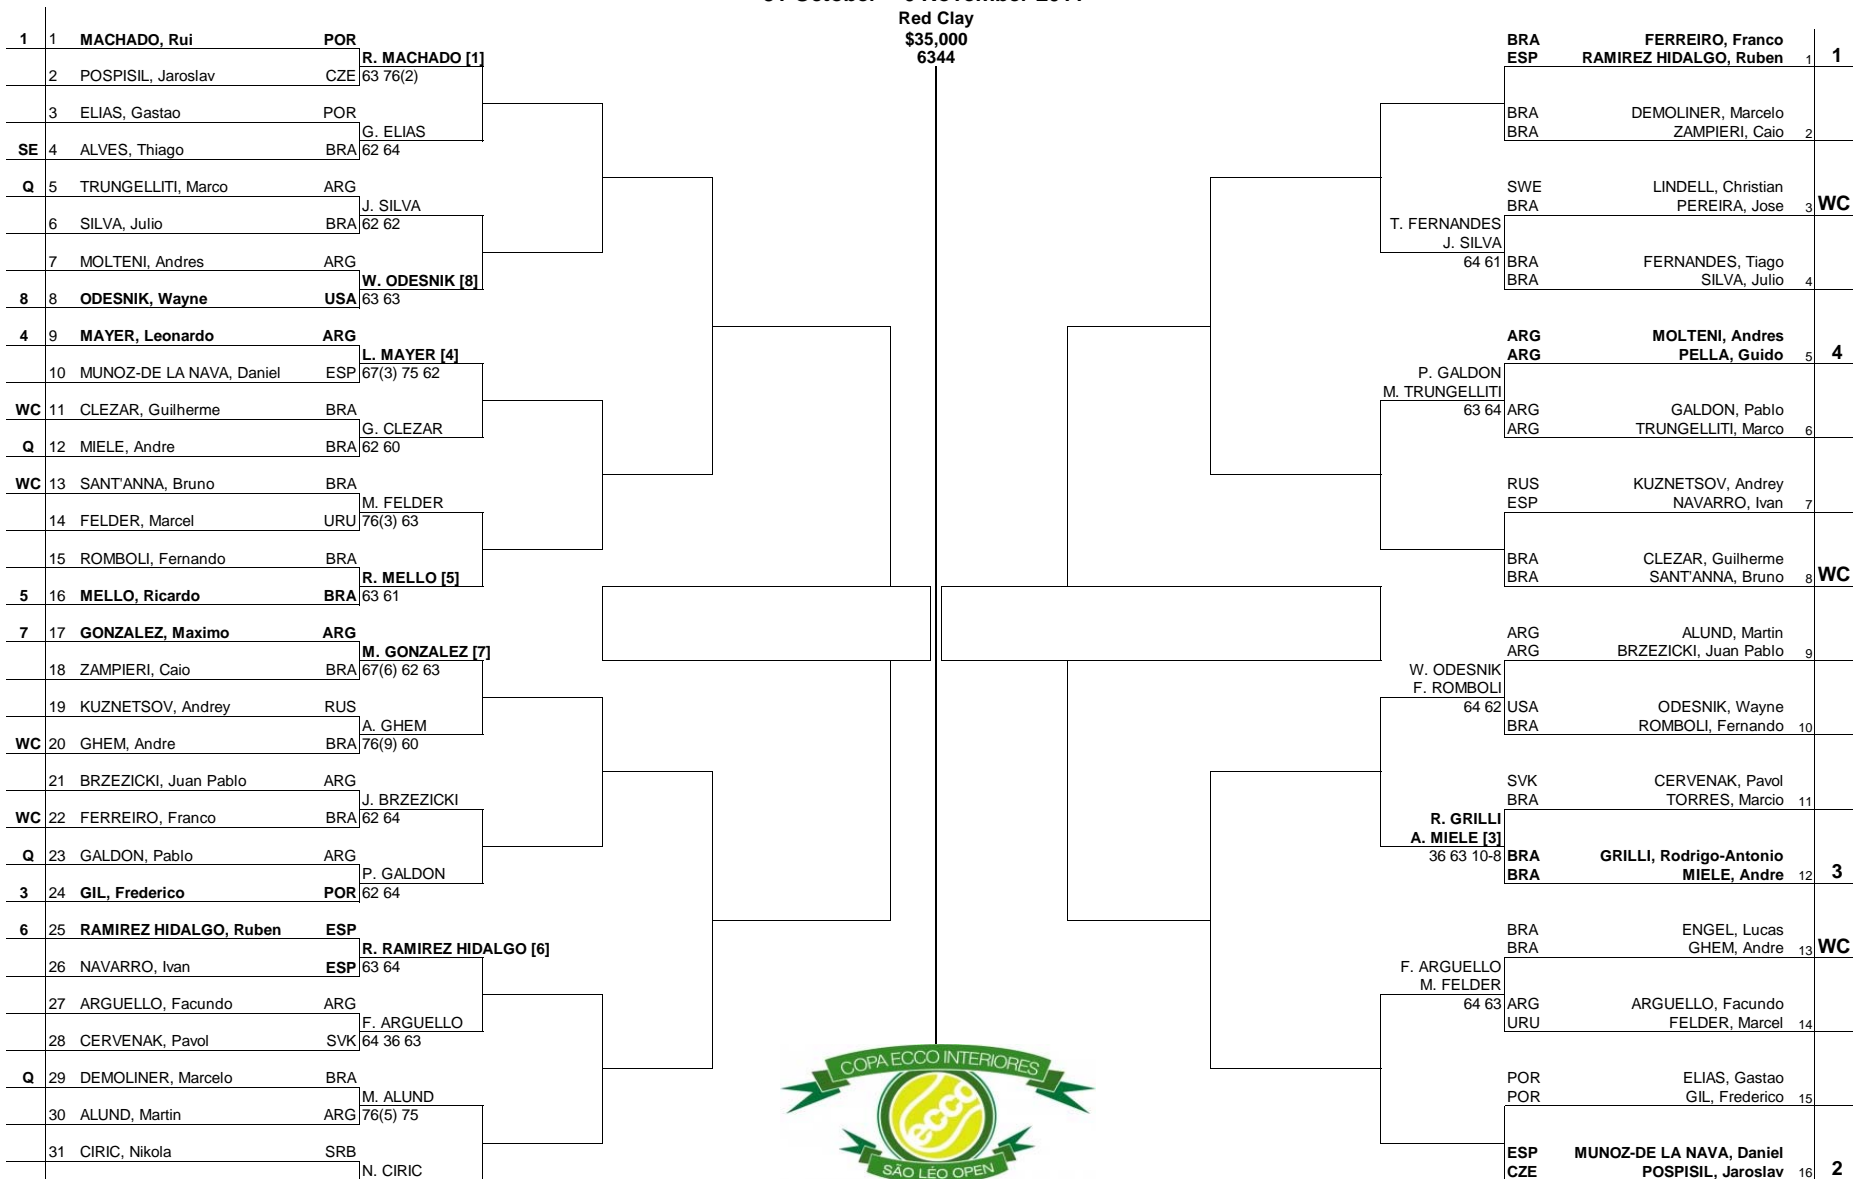

MAIN DRAW SINGLES
ECCO SAO LEO OPEN DE TENIS 2011
 Sao Leopoldo, Brazil
 31 October – 6 November 2011

MAIN DRAW DOUBLES

Seeded Players	Rank	Prize Money	Pts.	Lucky Losers
1 MACHADO, Rui	80	Winner \$5,000	80	
2 JUNQUEIRA, Diego	91	Finalist \$3,000	48	
3 GIL, Frederico	96	Semi-Finalist \$1,755	29	
4 MAYER, Leonardo	99	Quarter-Finalist \$1,020	15	
5 MELLO, Ricardo	109	2nd Round \$600	6	
RAMIREZ HIDALGO, Ruben	130	1st Round \$365	0	
Last Direct Acceptance				
7 GONZALEZ, Maximo	131			
8 ODESNIK, Wayne	136			
ROMBOLI, Fernando - 277				

Seeded Players	Rank	Prize Money (Per Team)	Pts.	Alternates/Lucky Losers
1 F. Ferreiro / R. Ramirez Hidalgo	125	Winner \$2,200	80	
2 D. Munoz-De La Nava / J. Pospisil	348	Finalist \$1,250	48	
3 R. Grilli / A. Miele	473	Semi-Finalist \$760	29	
4 A. Molteni / G. Pella	584	Quarter-Finalist \$450	15	
		First Round \$250	0	
Last Direct Acceptance				
Cervenak, Pavol / Torres, Marcio - 625				